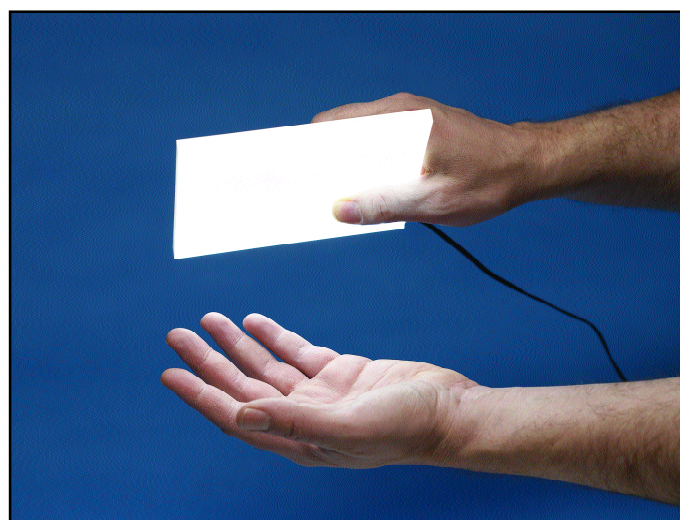

Photometrics

		6"	12"	18"	24"	Wattage	Amperage
3" x 3"	LUX	515	142	65		1.2	.1
	FC	48	13	6			
3" x 6"	LUX	970	312	145		3.6	.3
	FC	90	30	14			
3" x 12"	LUX	1255	520	255		7.2	.6
	FC	116	50	25			
6" x 6"	LUX	1610	510	248	145	3.6	.3
	FC	150	48	23	13.5		
6" x 12"	LUX	2063	756	385	223	7.2	.6
	FC	192	71	36	21		
12" x 12"	LUX	2810	1216	645	366	14.4	1.2
	FC	260	113	60	35		

Litepad units are available in six standard sizes from 3" x 3" to 12" x 12". All are only 0.3" thick.